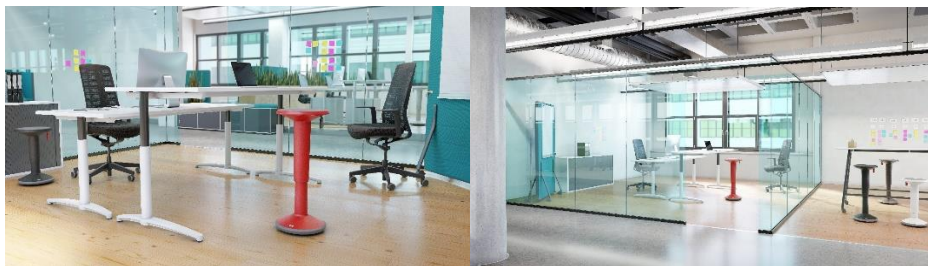

All images: © Interstuhl

Text + images are available to download at: <https://cloud.interstuhl.net.de/filr/public-link/file-download/4028c6767e5936f3017ea00634c926da/2658/-666505323168446985/Pictures_STAND%20UP_Interstuhl.zip>

We would appreciate a specimen copy following publication.

Press contact:

Carola Burrell
Head of Corporate Communication
c.burrell@interstuhl.de
Interstuhl Büromöbel GmbH & Co. KG
Bruehlstraße 21
72469 Messstetten-Tieringen, Germany

Carola Burrell-Mannigel
Head of
Corporate Communication
c.burrell@interstuhl.de

Company
Interstuhl Büromöbel
GmbH & Co. KG
Brühlstraße 21
72469 Messstetten-Tieringen
Germany
Tel.: +49 (0) 7436 871 0
Fax + 49 (0) 7436 871 110
info@interstuhl.de
interstuhl.com